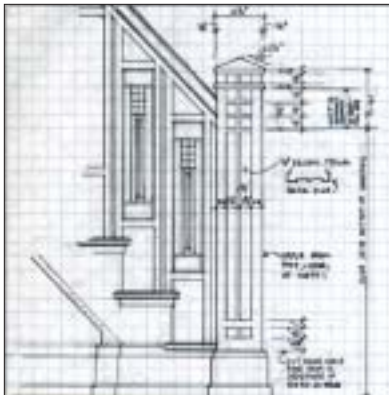

**William L. Burgin  
Architects**

©

150 Bellevue Avenue  
Newport, Rhode Island  
401.847.3339  
www.williamburgin.com

	<b>SCREEN PORCHES/DECKS:</b>
Screen porch	
Decks	
Terrace	
Gazebo	
At entrance	

	<b>HVAC:</b>
Hot air	
Hot water	
Air Conditioning	
Radiant floors	