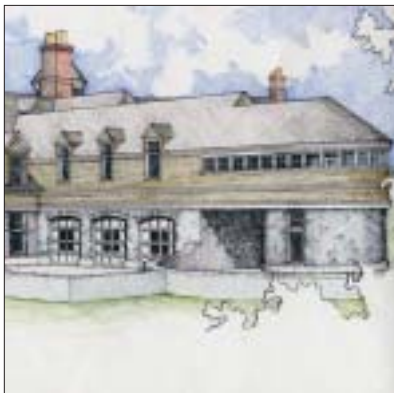

SITE:
Out building	
Gardens	
Septic	
Driveways	
Lighting	
Boat storage	
Guest parking	

	GARAGE:
Attached	
Un-attached	
How many cars	
Work area	
Equipment storage	
Plastered/finished	
Plumbing	
Door operators	
Heated